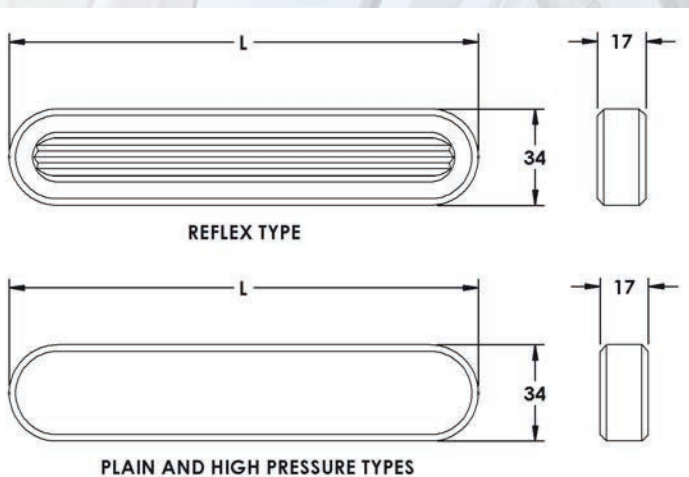

Type B, Reflex is made for ease in determining liquid levels, especially in clear fluids. The glass has vertical prisms extending the full viewing length of the glass.

The prism side faces the liquid, and the sections of the prisms not covered in liquid reflect light brilliantly. The sections covered by liquids appear dark in contrast.

SPECIFICATIONS

DIN 7081

BS 3463

MIL-G-16356 D (High Pressure Type only)

	Item Code	Size	Length (L)		Ratings		
			Inch	mm	Steam, No Mica	Steam, With Mica	Non-Steam
Type A, Plain	3400MB-01T	1	4 1/2	115	500 PSIG @ 470°F	1000 PSIG @ 608°F	5000 PSIG @ 100°F
	3400MB-02T	2	5 1/2	140			
	3400MB-03T	3	6 1/2	165			
	3400MB-04T	4	7 1/2	190			
	3400MB-05T	5	8 5/8	220			
	3400MB-06T	6	9 7/8	250			
	3400MB-07T	7	11	280			
	3400MB-08T	8	12 5/8	320			
	3400MB-09T	9	13 3/8	340			
Type B, Reflex	3400MB-01R	1	4 1/2	115	500 PSIG @ 470°F	Mica not used with Reflex	4000 PSIG @ 100°F
	3400MB-02R	2	5 1/2	140			
	3400MB-03R	3	6 1/2	165			
	3400MB-04R	4	7 1/2	190			
	3400MB-05R	5	8 5/8	220			
	3400MB-06R	6	9 7/8	250			
	3400MB-07R	7	11	280			
	3400MB-08R	8	12 5/8	320			
	3400MB-09R	9	13 3/8	340			
Type A, High Pressure	3400MB-01HP	1	4 1/2	115	500 PSIG @ 470°F	1500 PSIG @ 608°F	6000 PSIG @ 100°F
	3400MB-02HP	2	5 1/2	140			
	3400MB-03HP	3	6 1/2	165			
	3400MB-04HP	4	7 1/2	190			
	3400MB-05HP	5	8 5/8	220			
	3400MB-06HP	6	9 7/8	250			
	3400MB-07HP	7	11	280			
	3400MB-08HP	8	12 5/8	320			
	3400MB-09HP	9	13 3/8	340			